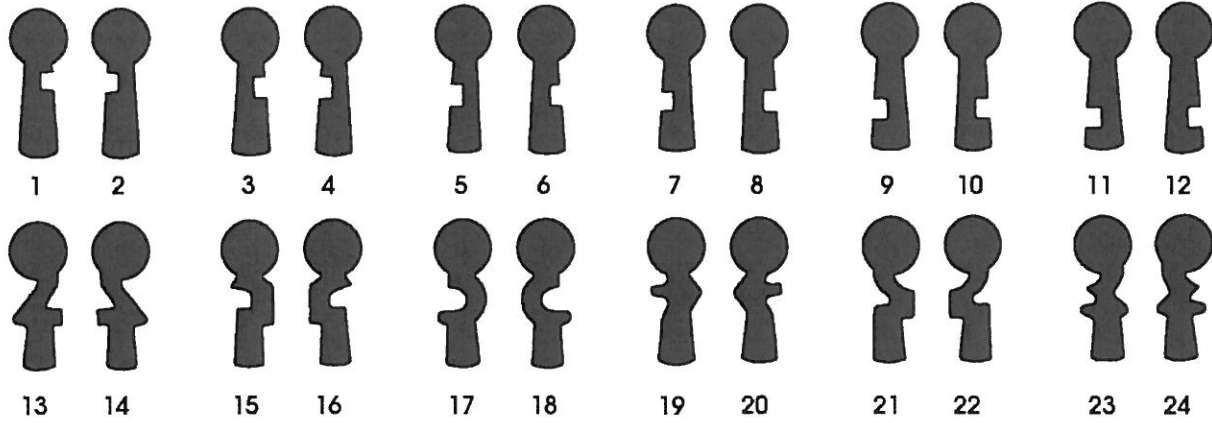

KLC

Schlüssel zu Kleinslützel (MSL) Einsteck-Chubb-Schloss

KLC

S-2375

Schlüssel zu Schänis Einsteck-Chubb-Schloss

S2375