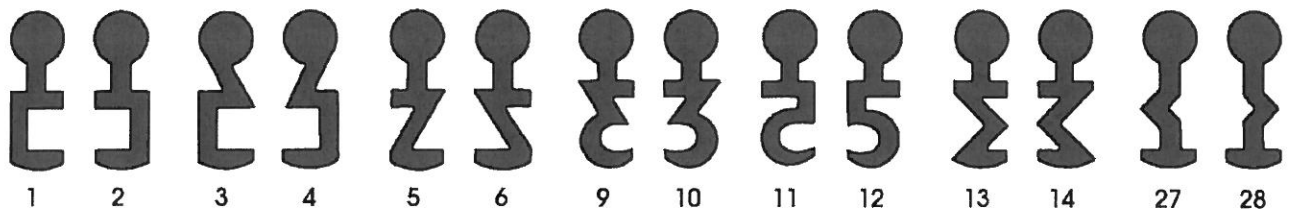

Schlüssel zu Kleinslützel (MSL) Einsteck-Chubb-Schloss

KLC

S-2375

Schlüssel zu Schänis Einsteck-Chubb-Schloss

S2375

S2005

Schlüssel zu Schänis Kasten-Schloss

S2005

S-2305

Schlüssel zu Schanis Kellertür-Schloss

S2305

S-2355

Schlüssel zu Schänis Einsteck-Schloss

S2355

S-2304

Stalltür-Schlüssel mit Ring

100 mm S2304
 130 mm S2304L

Schlüssel zu Schänis Schrank-Schlössern

S2401

S1255

S2403

S1250

Schlüssel zu RUF-Schlössern (Herzogenbuchsee)

RUFE