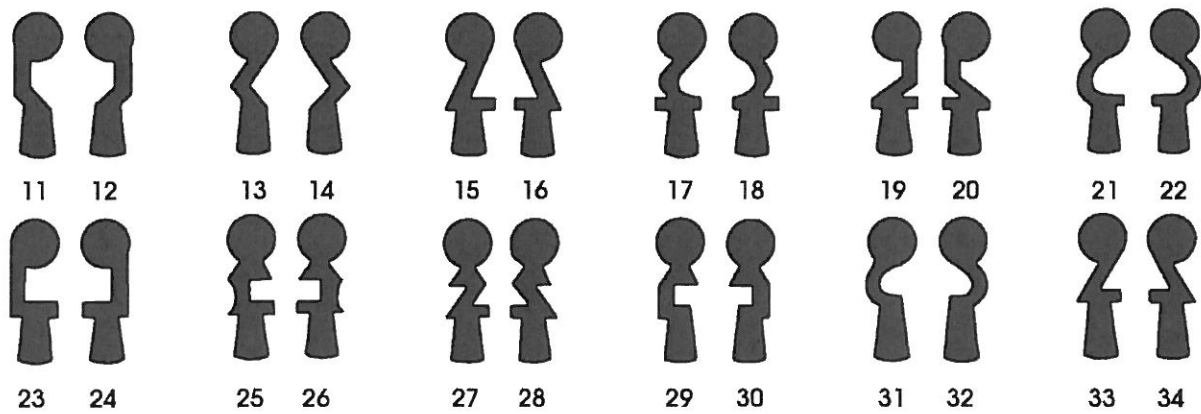

Schlüssel zu Kleinslützel (MSL) Einsteck-Chubb-Schloss

KLC

S-2375

Schlüssel zu Schänis Einsteck-Chubb-Schloss

S2375

S2005

Schlüssel zu Schänis Kasten-Schloss

S2005